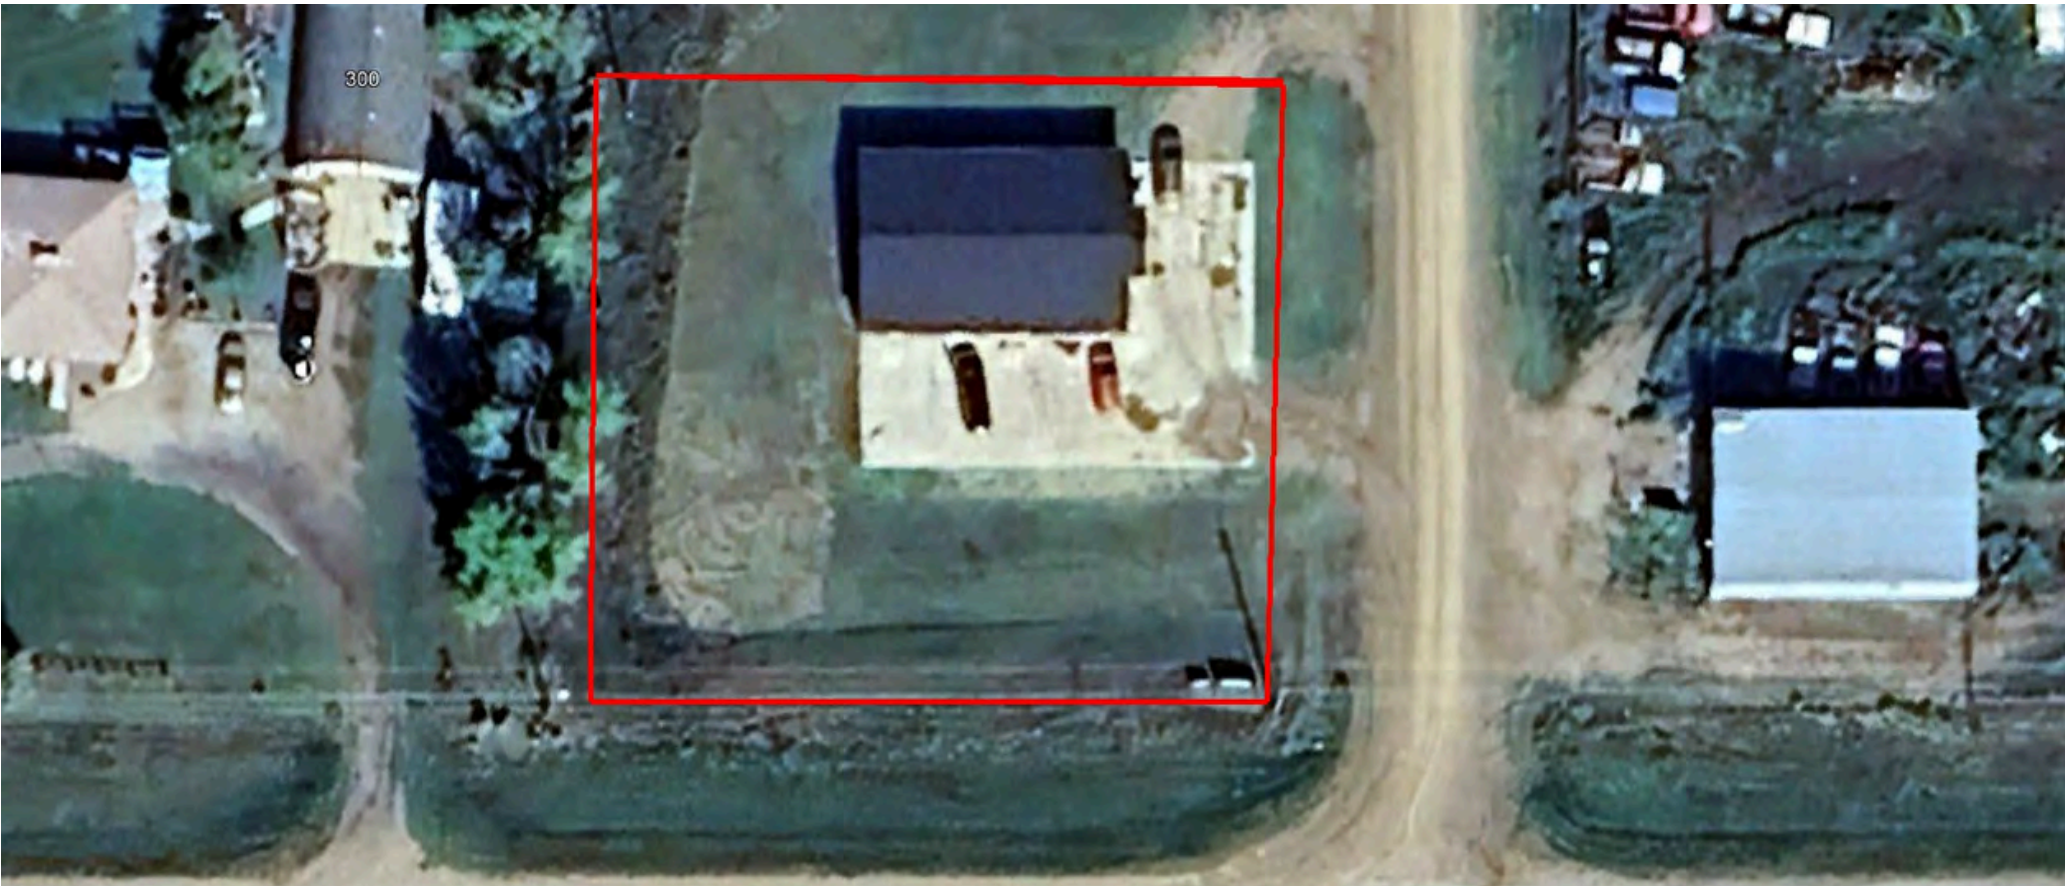

Commercial Office Building – Vanscoy, SK

Lot 4, Block B, Plan 81S42576

Well-maintained 2,400 sq. ft. commercial office building located in Vanscoy, Saskatchewan, offering excellent access with both paved and gravel road approaches. Built in 2013, this property sits on 0.55 acres with approximately 140 ft of frontage and ample onsite parking.

Inside, the building includes two 2-piece bathrooms and functional office space suitable for a variety of commercial uses.

Additional exterior improvements include two concrete pads measuring approximately 40' x 30' and 90' x 30', providing flexibility for equipment storage, additional structures, or outdoor operations.

- 2,400 sq. ft. commercial building
- Built in 2013
- 0.55 acre lot
- Natural gas forced-air heating & air conditioning
- Two 2-piece bathrooms
- Two concrete pads (40' x 30' and 90' x 30')
- Onsite parking
- Public water & municipal sewer
- Vacant with potential rental income of approx. \$3,500/month triple net

Google Earth

Image © 2026 Airbus

Vanscoy

1000 ft

SASKATOON

ark
tom

VANSCOY

Grasswood North