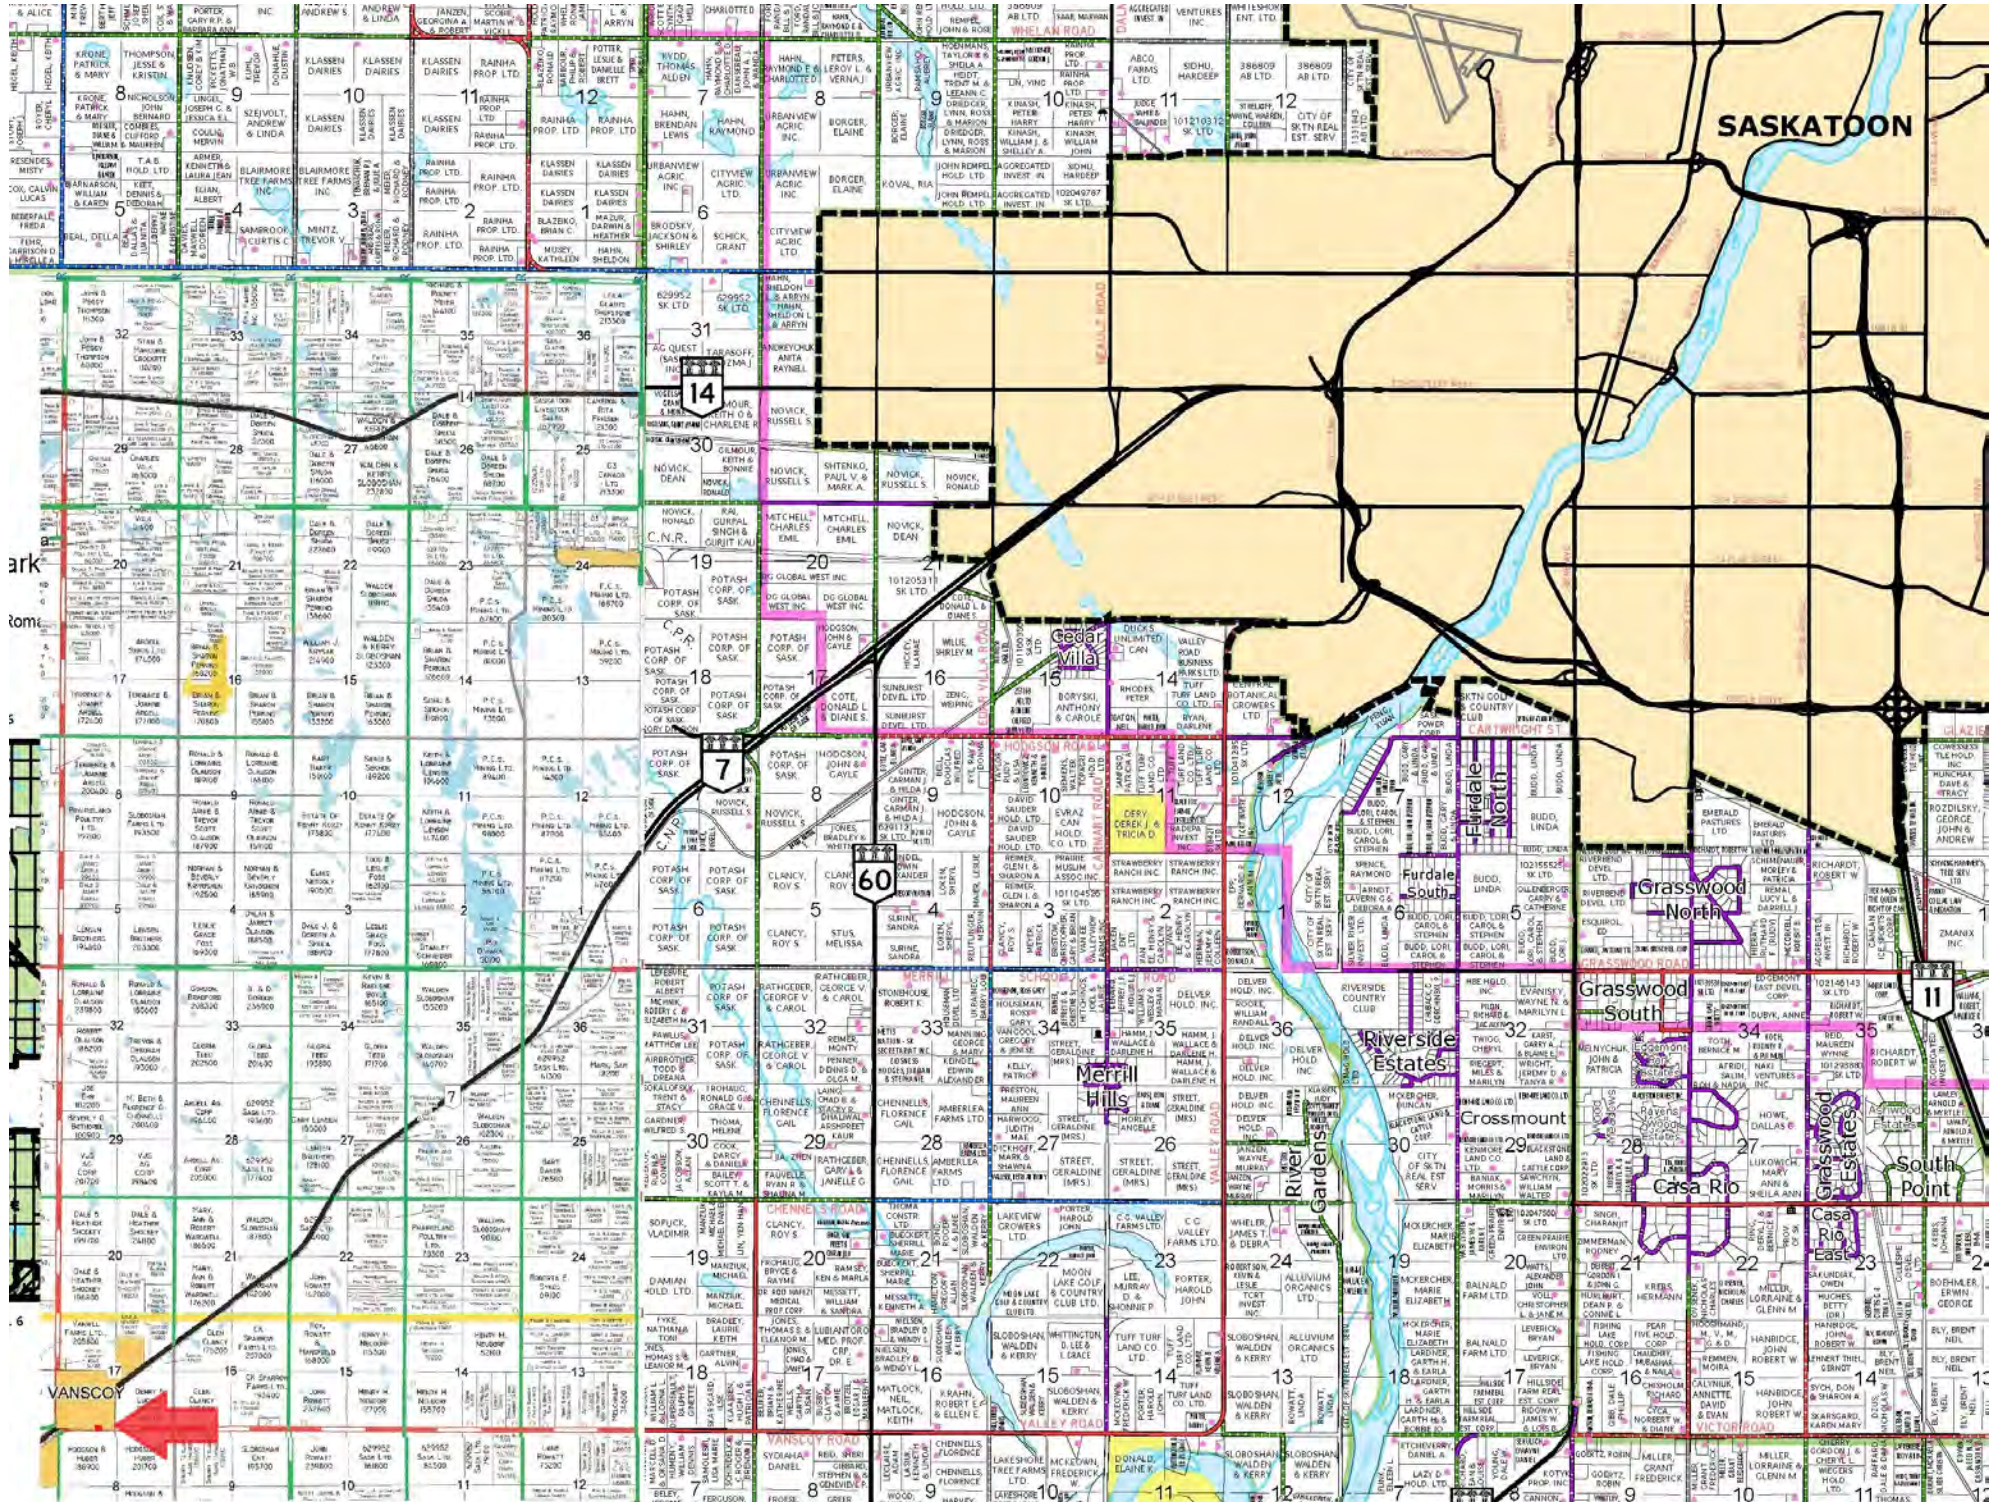

Google Earth

Image © 2026 Airbus

Vanscoy

1000 ft

SASKATOON

ark
tom

VANSCOY

Grasswood North

Grasswood South

Riverside Estates

Merrill Hills

River Gardens

Crossmount

Casa Rio

Grasswood South East

Casa Rio East

Grasswood South

Grasswood South

Grasswood South

Grasswood South

Grasswood South